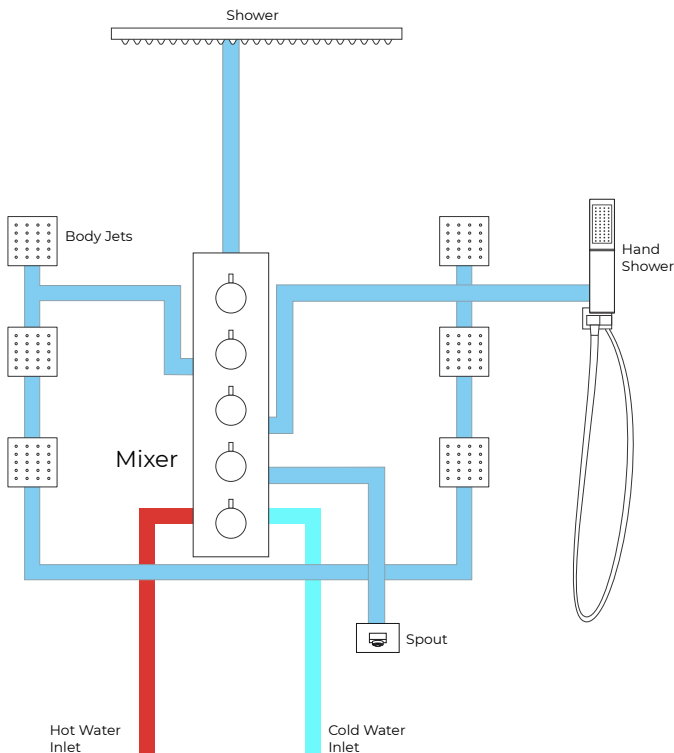

LARGE GOLD LED RAINFALL SHOWER SYSTEM WITH HANDHELD SHOWER, 6 BODY JETS AND TUB SPOUT SPECIFICATIONS

Shower Head

Product images shown is only for installation display purpose

Body Jets

FEATURES

- Material: Brass
- Base Plate Height: 5-1/8"
- Base Plate Width: 5-1/8"
- Jet Surface Area: 3-1/8"
- Surface Depth: 1/4"
- Adjustment Angle: 5°
- Male NPT Connection: 1/2"
- Maximum Flow Rate: 2.5 GPM (9.5L/min) max @ 80 psi

All dimensions and specifications are nominal and may vary. Use actual products for accuracy in critical situations.

Shower Mixer

All Function can be used at the same time.

Brass Function Valve

Hand Shower

Flow Rate: 2.0 GPM / 7.6 LPM

Shower Mixer Connections

Spout