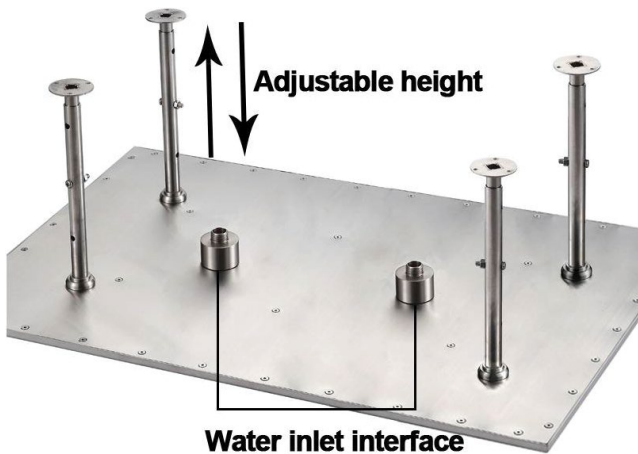

LARGE GOLD LED RAINFALL SHOWER SYSTEM WITH HANDHELD SHOWER, 6 BODY JETS AND TUB SPOUT SPECIFICATIONS

Shower Head

Product images shown is only for installation display purpose

Body Jets

FEATURES

- Material: Brass
- Base Plate Height: 5-1/8"
- Base Plate Width: 5-1/8"
- Jet Surface Area: 3-1/8"
- Surface Depth: 1/4"
- Adjustment Angle: 5°
- Male NPT Connection: 1/2"
- Maximum Flow Rate: 2.5 GPM (9.5L/min) max @ 80 psi

All dimensions and specifications are nominal and may vary. Use actual products for accuracy in critical situations.

Shower Mixer

All Function can be used at the same time.

Brass Function Valve

Hand Shower

Flow Rate: 2.0 GPM / 7.6 LPM

Shower Mixer Connections

Spout