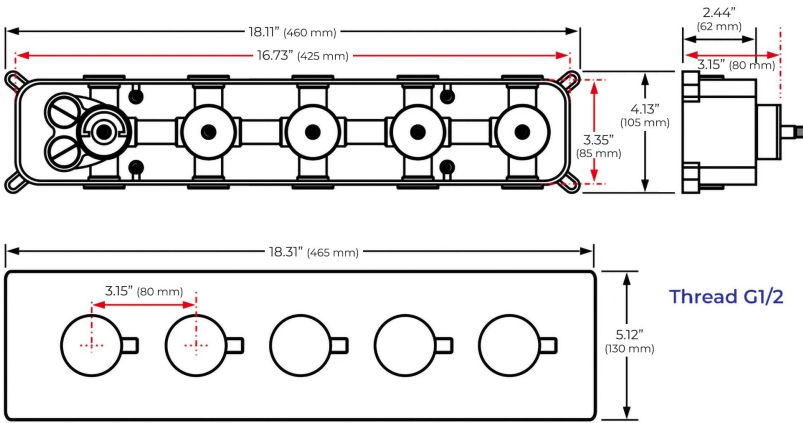

LARGE GOLD LED RAINFALL SHOWER SYSTEM WITH HANDHELD SHOWER, 6 BODY JETS AND TUB SPOUT SPECIFICATIONS

Shower Head

Product images shown is only for installation display purpose

Body Jets

FEATURES

- Material: Brass
- Base Plate Height: 5-1/8"
- Base Plate Width: 5-1/8"
- Jet Surface Area: 3-1/8"
- Surface Depth: 1/4"
- Adjustment Angle: 5°
- Male NPT Connection: 1/2"
- Maximum Flow Rate: 2.5 GPM (9.5L/min) max @ 80 psi

All dimensions and specifications are nominal and may vary. Use actual products for accuracy in critical situations.

Shower Mixer

All Function can be used at the same time.

Brass Function Valve

Hand Shower

Flow Rate: 2.0 GPM / 7.6 LPM

Shower Mixer Connections

Spout