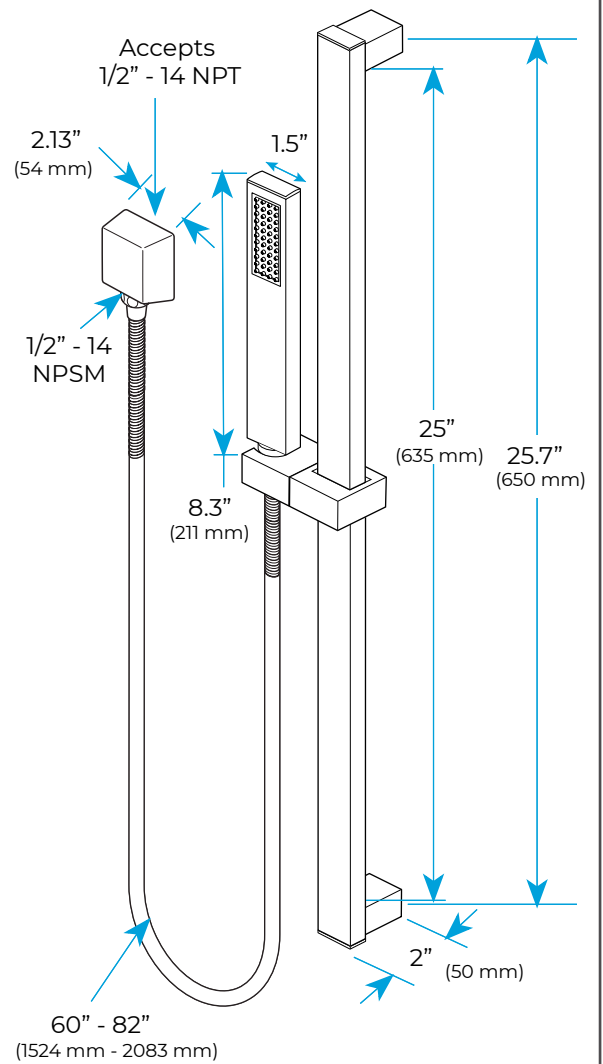

LARGE GOLD LED RAINFALL SHOWER SYSTEM WITH HANDHELD SHOWER, 6 BODY JETS AND TUB SPOUT SPECIFICATIONS

Shower Head

Product images shown is only for installation display purpose

Body Jets

FEATURES

- Material: Brass
- Base Plate Height: 5-1/8"
- Base Plate Width: 5-1/8"
- Jet Surface Area: 3-1/8"
- Surface Depth: 1/4"
- Adjustment Angle: 5°
- Male NPT Connection: 1/2"
- Maximum Flow Rate: 2.5 GPM (9.5L/min) max @ 80 psi

All dimensions and specifications are nominal and may vary. Use actual products for accuracy in critical situations.

Shower Mixer

All Function can be used at the same time.

Brass Function Valve

Hand Shower

Flow Rate: 2.0 GPM / 7.6 LPM

Shower Mixer Connections

Spout