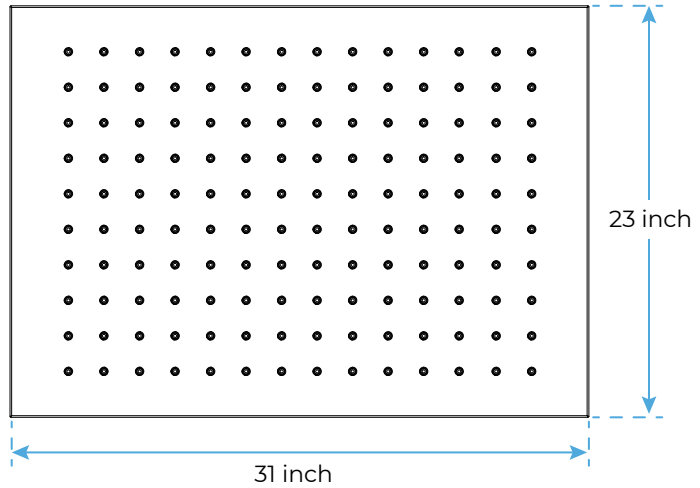

LARGE GOLD LED RAINFALL SHOWER SYSTEM WITH HANDHELD SHOWER, 6 BODY JETS AND TUB SPOUT SPECIFICATIONS

Shower Head

Product images shown is only for installation display purpose

Body Jets

FEATURES

- Material: Brass
- Base Plate Height: 5-1/8"
- Base Plate Width: 5-1/8"
- Jet Surface Area: 3-1/8"
- Surface Depth: 1/4"
- Adjustment Angle: 5°
- Male NPT Connection: 1/2"
- Maximum Flow Rate: 2.5 GPM (9.5L/min) max @ 80 psi

Flow Rate: 2.0 GPM / 7.6 LPM

Shower Mixer Connections

Spout