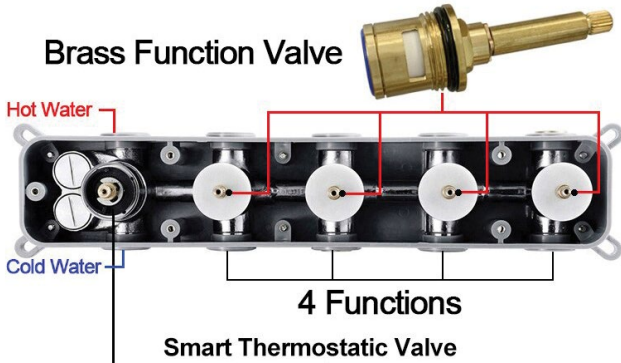

LARGE GOLD LED RAINFALL SHOWER SYSTEM WITH HANDHELD SHOWER, 6 BODY JETS AND TUB SPOUT SPECIFICATIONS

Shower Head

Product images shown is only for installation display purpose

Body Jets

FEATURES

- Material: Brass
- Base Plate Height: 5-1/8"
- Base Plate Width: 5-1/8"
- Jet Surface Area: 3-1/8"
- Surface Depth: 1/4"
- Adjustment Angle: 5°
- Male NPT Connection: 1/2"
- Maximum Flow Rate: 2.5 GPM (9.5L/min) max @ 80 psi

All dimensions and specifications are nominal and may vary. Use actual products for accuracy in critical situations.

Shower Mixer

All Function can be used at the same time.

Brass Function Valve

Hand Shower

Flow Rate: 2.0 GPM / 7.6 LPM

Shower Mixer Connections

Spout