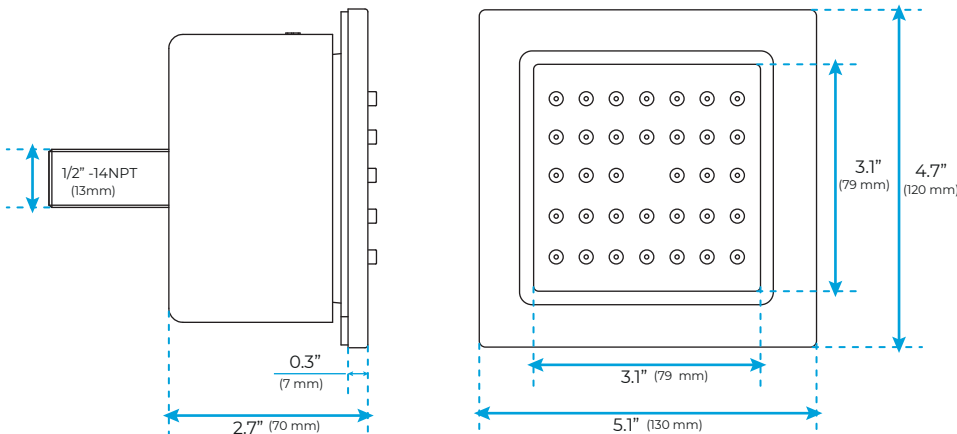

LARGE GOLD LED RAINFALL SHOWER SYSTEM WITH HANDHELD SHOWER, 6 BODY JETS AND TUB SPOUT SPECIFICATIONS

Shower Head

Product images shown is only for installation display purpose

Body Jets

FEATURES

- Material: Brass
- Base Plate Height: 5-1/8"
- Base Plate Width: 5-1/8"
- Jet Surface Area: 3-1/8"
- Surface Depth: 1/4"
- Adjustment Angle: 5°
- Male NPT Connection: 1/2"
- Maximum Flow Rate: 2.5 GPM (9.5L/min) max @ 80 psi

All dimensions and specifications are nominal and may vary. Use actual products for accuracy in critical situations.

Shower Mixer

All Function can be used at the same time.

Brass Function Valve

Hand Shower

Flow Rate: 2.0 GPM / 7.6 LPM

Shower Mixer Connections

Spout